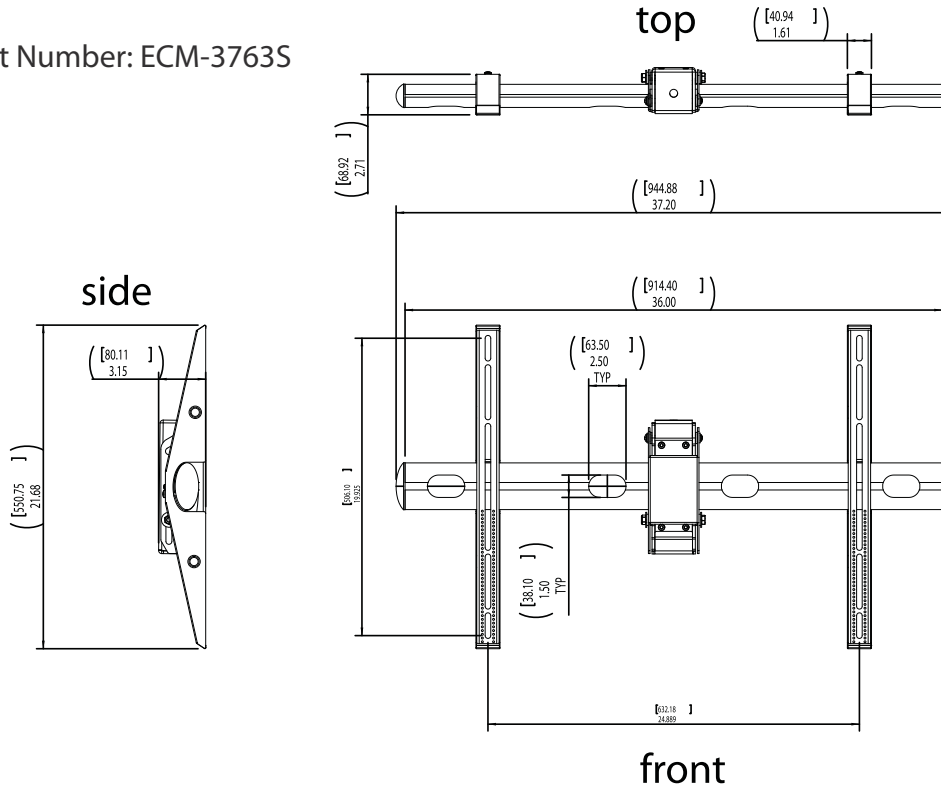

It features multiple cable management ports for improved cable routing as well as an aesthetic design that is best-in-class. Pop-on covers hide all mounting hardware and integrated power outlet makes wiring your displays a breeze.

Backed by Premier Mounts' industry-leading Lifetime Warranty for true peace of mind.

- Fits most 37"-63" flat panel displays
- ECM-3763S mounts a single display
- ECM-3763D mounts two displays back-to-back
- 15° continuous tilt
- Cable management/concealment
- No exposed holes, mounting screws or hardware
- Adapts to 1.5" NPT (single) or 2" NPT (back-to-back)
- ECM-3763D includes an integrated power outlet
- Adapters for signal converters, file servers and A/V equipment mount directly to frame
- Color: Black

ECM-3763S adapts to 1.5" NPT (not included) and fits a single 37"-63" display

ECM-3763D adapts to 2" NPT (not included) and fits two 37"-63" displays back-to-back

Part Number: ECM-3763S

Part Number: ECM-3763D

Dimensions are in inches and millimeters [mm].